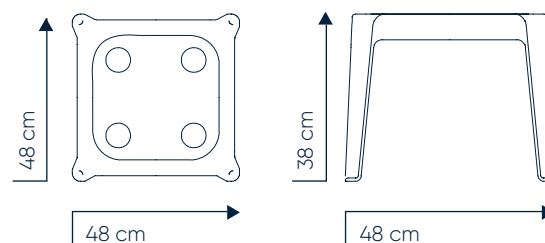

## Measures and capacity

Package	Units	Measures	Weight	Volume
Pallet	14 u.	48x48x116 cm	29,4 kg	0,26 m <sup>3</sup>